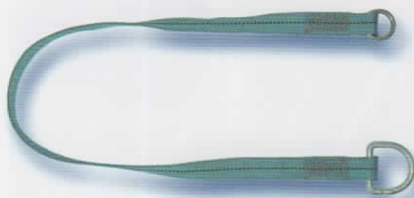

**Sternal ascent rope clamp**

Complies with Standard EN 567  
 • For rope climbing. Self-locking arrester for ropes of 8 to 12 mm  
**Code :** 66112

**Ascent handled rope clamp**

Complies with Standard EN 567  
 • For rope climbing. Self-locking handle for ropes of 8 to 12 mm  
 • Enables ascension on a rope  
**Code :** 65742

**LSD "Jumar" Lanyard**

Double 30 mm lanyard strap to connect the handled rope clamp to the harness, with lengths of 32 or 57 cm, with 3 aluminium M15 connectors  
**Code :** 65772

**Ascender foot-loop**

• Foot-loop with adjustable strap.  
**Code :** 040122

**Tree surgeon accessories**

**Anchor lanyard for trees**

Mobile anchor point for attaching the safety rope to a tree branch  
**Code :** 40982

**LCM 03 lanyard tensioner with a steel core**

Reinforced positioning lanyard with a steel core

<b>Length</b>	2 m	<b>Code :</b>	58582
<b>Length</b>	3 m		58592
<b>Length</b>	4 m		58602

**Arborist braided rope**

14 mm tree surgeon lanyard fitted with a buckle at one end